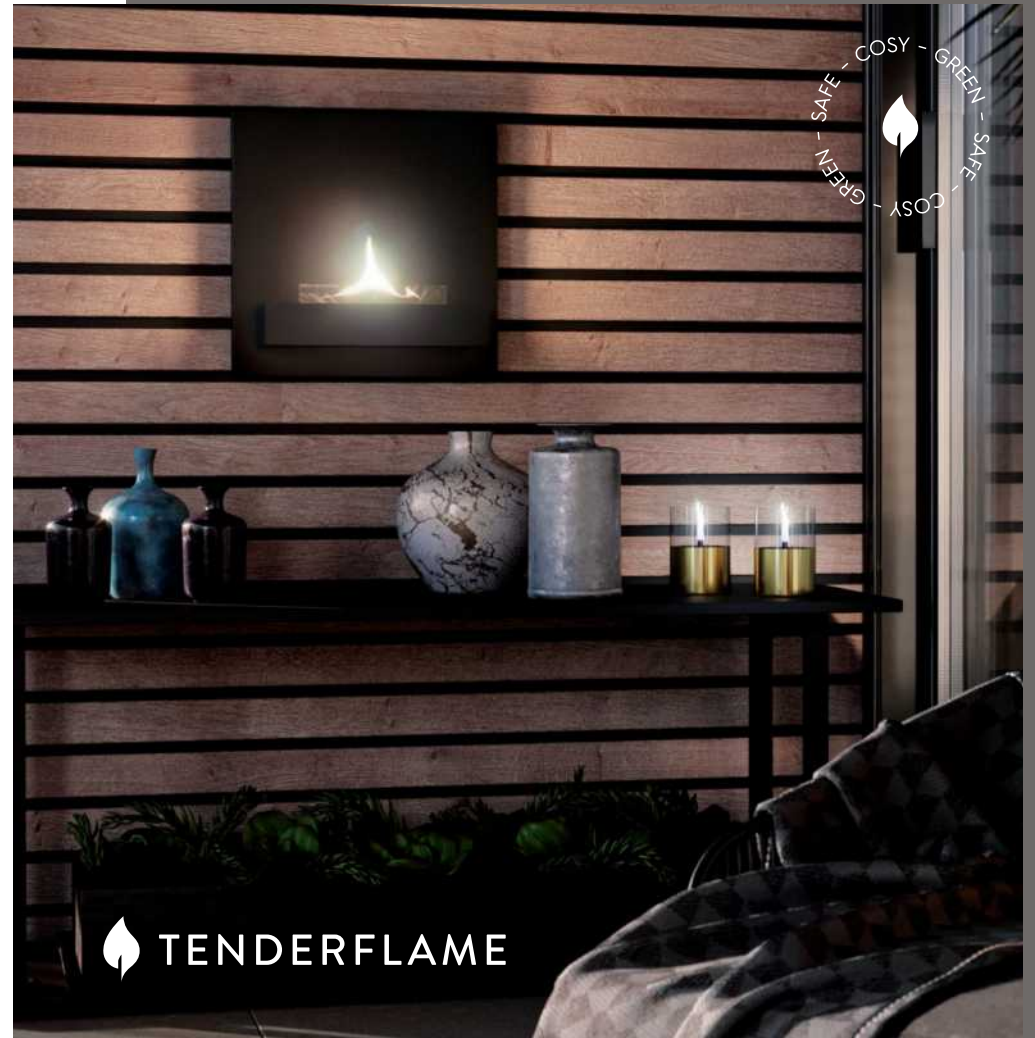

# SOLO HB 180

	1 l
	3-4 hours
	57x57x23 cm
	2200 watt
	180 mm flat wick

ART. NO 0518001, BLACK

ART. NO 0518003, BRASS

GREEN - SAFE - COSY  
GREEN - SAFE - COSY  
GREEN - SAFE - COSY

 TENDERFLAME