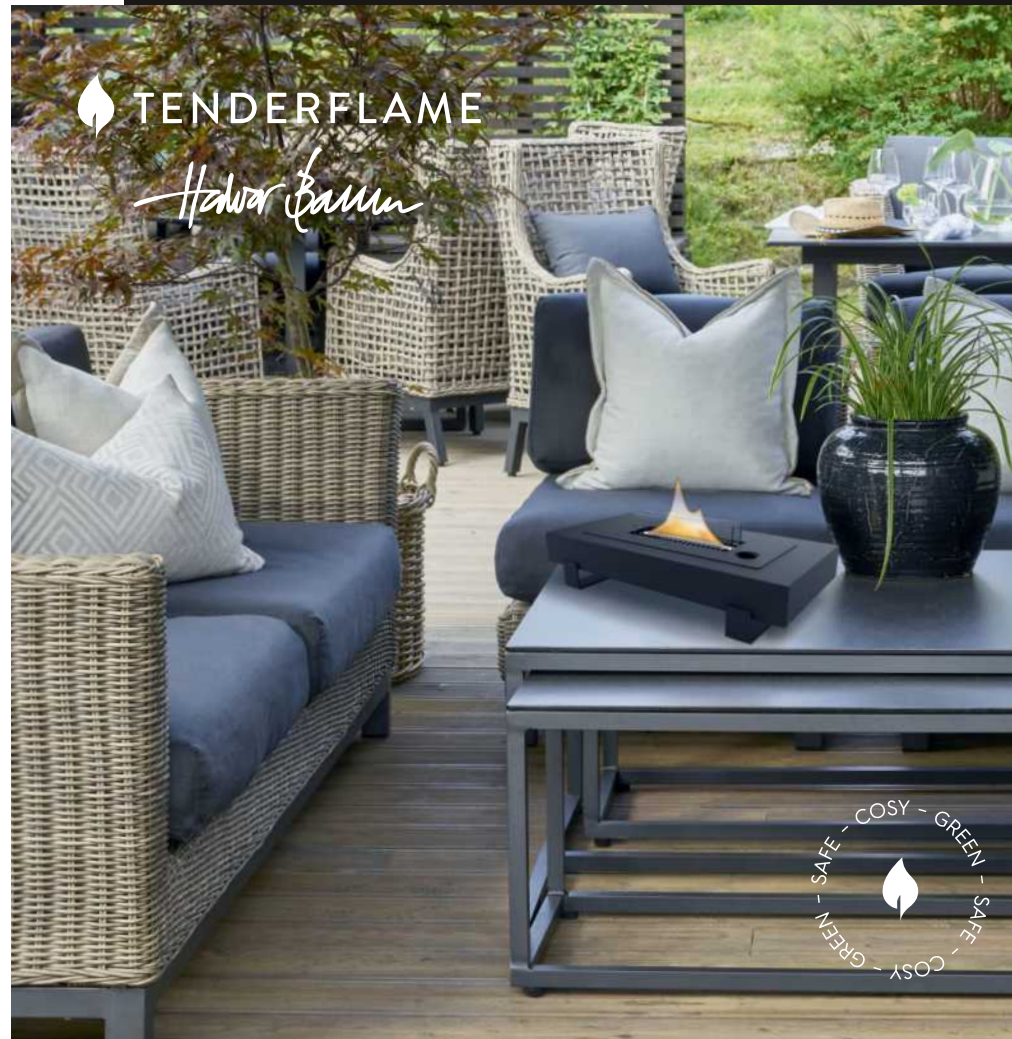

# TABLE MOUNTAIN 180

- 0,5 l
- 5 hours
- Ø40x56 cm
- 1000 watt
- 90 mm flat wick

ART. NO 600251, BLACK

ART. NO 600252, RUST

TENDERFLAME

*Hedera Bannin*

SAFE - COSY - GREEN - SAFE - GREEN - COSY - SAFE

ART. NO 600002, BRASS