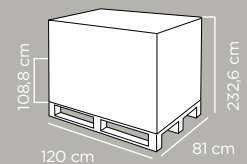

x 2 pcs

x 2 pcs

CAPACITY

29L

Disponibile in 2 colori assortiti
Available in 2 assorted colours

Ref. 1101003
EAN 8000303310747
ITF 08000303410744

Dimensioni articolo	Product dimensions	40x29,5x52,5 cm
Peso articolo	Product weight	4.112 kg
Capacità	Capacity	29 Lt
Pz per cartone	Pcs per carton	4
Dimensioni cartone	Carton dimensions	61,5x40,5x108,8 cm
Peso lordo cartone	Carton gross weight	18.207 Kg
Volume cartone	Carton volume	0,270994 m³

Cartoni per pallet	Cartons per pallet	8
Pezzi per pallet	Pcs per pallet	32
Dimensioni pallet	Pallet dimensions	120x81x232,6 cm
Peso lordo pallet	Pallet gross weight	165.656 kg
Cartoni per strato	Cartons per layer	4
Altezza strato	Height of layer	108,8 cm
Numero strati	Number of layers	2
Pz per bilico	Pcs per trailer	1.056