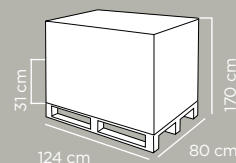

x 8 pcs

Disponibile in 3 colori assortiti
Available in 3 assorted colours

Ref. 2305420
EAN 8000303316053
ITF 18000303316050

Dimensioni articolo	Product dimensions	16,5x44x38,5 cm
Peso articolo	Product weight	0.09 kg
Capacità	Capacity	20 Lt

Pz per cartone	Pcs per carton	24
Dimensioni cartone	Carton dimensions	31x31x15 cm
Peso lordo cartone	Carton gross weight	2.45 Kg
Volume cartone	Carton volume	0,014415 m³

Cartoni per pallet	Cartons per pallet	100
Pezzi per pallet	Pcs per pallet	2400
Dimensioni pallet	Pallet dimensions	124x80x170 cm
Peso lordo pallet	Pallet gross weight	265 kg
Cartoni per strato	Cartons per layer	20
Altezza strato	Height of layer	31 cm
Numero strati	Number of layers	5
Pz per bilico	Pcs per trailer	79.200