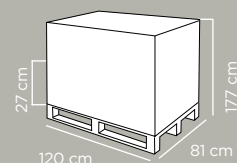

Ref. 2305376

EAN 8000303315612

ITF 18000303315619

Ref. 2305372

EAN 8000303315575

ITF 18000303315572

Dimensioni articolo Product dimensions **30x13x44 cm**
Peso articolo Product weight **0.31 kg**
Capacità Capacity **16 Lt**

Pz per cartone Pcs per carton **6**
Dimensioni cartone Carton dimensions **48x33x27 cm**
Peso lordo cartone Carton gross weight **2.7 Kg**
Volume cartone Carton volume **0,042768 m³**

Cartoni per pallet Cartons per pallet **30**
Pezzi per pallet Pcs per pallet **180**
Dimensioni pallet Pallet dimensions **120x81x177 cm**
Peso lordo pallet Pallet gross weight **101 kg**
Cartoni per strato Cartons per layer **5**
Altezza strato Height of layer **27 cm**
Numero strati Number of layers **6**
Pz per bilico Pcs per trailer **5.760**