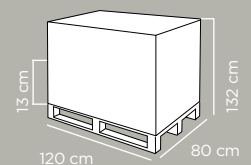

Disponibile in 2 colori assortiti
Available in 2 assorted colours

Ref. 2305425
EAN 8000303316107
ITF 18000303316104

Dimensioni articolo	Product dimensions	25x17,5x14 cm
Peso articolo	Product weight	0.062 kg
Capacità	Capacity	6 Lt
Pz per cartone	Pcs per carton	12
Dimensioni cartone	Carton dimensions	38,5x26,5x13 cm
Peso lordo cartone	Carton gross weight	1.04 Kg
Volume cartone	Carton volume	0,013263 m³

Cartoni per pallet	Cartons per pallet	81
Pezzi per pallet	Pcs per pallet	972
Dimensioni pallet	Pallet dimensions	120x80x132 cm
Peso lordo pallet	Pallet gross weight	104.24 kg
Cartoni per strato	Cartons per layer	9
Altezza strato	Height of layer	13 cm
Numero strati	Number of layers	9
Pz per bilico	Pcs per trailer	32.076