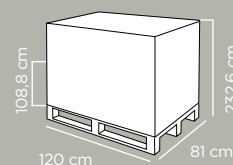

BRIO 30

ENERGY CLASS

E

Doppia alimentazione: 230V AC per la casa e 12V DC per i veicoli.

Dual electric cooler: 230V AC for home and 12V DC for Vehicles.

CAPACITY

29L

52,5 cm

29,5 cm

40 cm

x 2 pcs

x 2 pcs

Disponibile in 2 colori assortiti
Available in 2 assorted colours

Ref. 1101008
EAN 8000303314431
ITF 18000303314438

Dimensioni articolo	Product dimensions	40x29,5x52,5 cm
Peso articolo	Product weight	4.972 kg
Capacità	Capacity	29 Lt

Pz per cartone	Pcs per carton	4
Dimensioni cartone	Carton dimensions	61,5x40,5x108,8 cm
Peso lordo cartone	Carton gross weight	21.647 Kg
Volume cartone	Carton volume	0,270994 m³

Cartoni per pallet	Cartons per pallet	8
Pezzi per pallet	Pcs per pallet	32
Dimensioni pallet	Pallet dimensions	120x81x232,6 cm
Peso lordo pallet	Pallet gross weight	193.176 kg
Cartoni per strato	Cartons per layer	4
Altezza strato	Height of layer	108,8 cm
Numero strati	Number of layers	2
Pz per bilico	Pcs per trailer	1.056