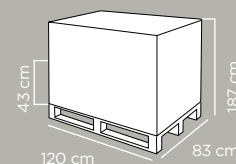

x 4 pcs

x 4 pcs

x 4 pcs

Disponibile in 3 colori assortiti
Available in 3 assorted colours

		Ref. 2305356
		EAN 8000303309215
		ITF 08000303409212

Dimensioni articolo	Product dimensions	37x26x31 cm
Peso articolo	Product weight	0.5345 kg
Capacità	Capacity	30 Lt
Pz per cartone	Pcs per carton	12
Dimensioni cartone	Carton dimensions	57x41,5x43 cm
Peso lordo cartone	Carton gross weight	8.5 Kg
Volume cartone	Carton volume	0,101717 m³

Cartoni per pallet	Cartons per pallet	16
Pezzi per pallet	Pcs per pallet	192
Dimensioni pallet	Pallet dimensions	120x83x187 cm
Peso lordo pallet	Pallet gross weight	156 kg
Cartoni per strato	Cartons per layer	4
Altezza strato	Height of layer	43 cm
Numero strati	Number of layers	4
Pz per bilico	Pcs per trailer	6.336