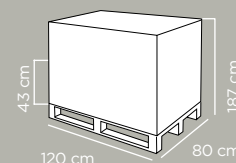

x 4 pcs

x 4 pcs

x 4 pcs

Disponibile in 3 colori assortiti
Available in 3 assorted colours

		Ref. 2305357
		EAN 8000303309222
		ITF 08000303409229

Dimensioni articolo	Product dimensions	35x22x27 cm
Peso articolo	Product weight	0.478 kg
Capacità	Capacity	20,6 Lt
Pz per cartone	Pcs per carton	12
Dimensioni cartone	Carton dimensions	42x54x43 cm
Peso lordo cartone	Carton gross weight	6.59 Kg
Volume cartone	Carton volume	0,097524 m³

Cartoni per pallet	Cartons per pallet	16
Pezzi per pallet	Pcs per pallet	192
Dimensioni pallet	Pallet dimensions	120x80x187 cm
Peso lordo pallet	Pallet gross weight	125.44 kg
Cartoni per strato	Cartons per layer	4
Altezza strato	Height of layer	43 cm
Numero strati	Number of layers	4
Pz per bilico	Pcs per trailer	6.336