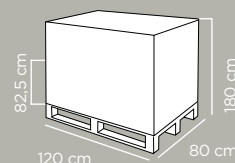

La parte superiore del coperchio può ospitare bicchieri.

Facilmente trasportabile grazie alla maniglia. Ampia apertura per una facile pulizia.

Isolamento: schiuma di poliuretano ad alta densità

Esterno/interno: polipropilene

The top of the lid can accommodate drinking cups.

Easy to carry thanks to the handle. Wide opening for easy cleaning.

Insulation: high density Polyurethane foam

Outer/Inner: Polypropylene

Ref. 3803005
EAN 8000303309642
ITF 08000303409649

Dimensioni articolo Product dimensions **26,5x28x40,5 cm**
Peso articolo Product weight **1.85 kg**
Capacità Capacity **10,75 Lt**

Pz per cartone Pcs per carton **4**
Dimensioni cartone Carton dimensions **55x28,5x82,5 cm**
Peso lordo cartone Carton gross weight **8.481 Kg**
Volume cartone Carton volume **0,129319 m³**

Cartoni per pallet Cartons per pallet **12**
Pezzi per pallet Pcs per pallet **48**
Dimensioni pallet Pallet dimensions **120x80x180 cm**
Peso lordo pallet Pallet gross weight **121.772 kg**
Cartoni per strato Cartons per layer **6**
Altezza strato Height of layer **82,5 cm**
Numero strati Number of layers **2**
Pz per bilico Pcs per trailer **1.584**