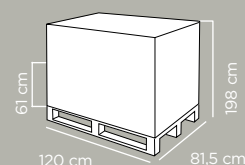

x 3 pcs

x 3 pcs

x 3 pcs

x 3 pcs

Disponibile in 4 colori assortiti
Available in 4 assorted colours

Ref. 2305401
EAN 8000303315865
ITF 18000303315862

Dimensioni articolo	Product dimensions	28x21x34 cm
Peso articolo	Product weight	0.598125 kg
Capacità	Capacity	25 Lt
Pz per cartone	Pcs per carton	12
Dimensioni cartone	Carton dimensions	47x34,5x61 cm
Peso lordo cartone	Carton gross weight	8.363 Kg
Volume cartone	Carton volume	0,098911 m³

Cartoni per pallet	Cartons per pallet	15
Pezzi per pallet	Pcs per pallet	180
Dimensioni pallet	Pallet dimensions	120x81,5x198 cm
Peso lordo pallet	Pallet gross weight	145.445 kg
Cartoni per strato	Cartons per layer	5
Altezza strato	Height of layer	61 cm
Numero strati	Number of layers	3
Pz per bilico	Pcs per trailer	5.940