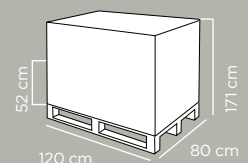

Disponibile in 4 colori assortiti
Available in 4 assorted colours

Ref. 2305669
EAN 8000303310006
ITF 08000303410003

Dimensioni articolo	Product dimensions	23x17x14 cm
Peso articolo	Product weight	0.18 kg
Capacità	Capacity	6 Lt
Pz per cartone	Pcs per carton	24
Dimensioni cartone	Carton dimensions	42x26x52 cm
Peso lordo cartone	Carton gross weight	4.86 Kg
Volume cartone	Carton volume	0,056784 m³

Cartoni per pallet	Cartons per pallet	18
Pezzi per pallet	Pcs per pallet	432
Dimensioni pallet	Pallet dimensions	120x80x171 cm
Peso lordo pallet	Pallet gross weight	107.48 kg
Cartoni per strato	Cartons per layer	6
Altezza strato	Height of layer	52 cm
Numero strati	Number of layers	3
Pz per bilico	Pcs per trailer	14.256