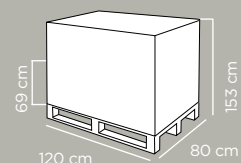

CAPACITY

19,5L

Dimensioni articolo Product dimensions **37,5x25,5x33 cm**
Peso articolo Product weight **1.6258 kg**
Capacità Capacity **19,5 Lt**

Pz per cartone Pcs per carton **6**
Dimensioni cartone Carton dimensions **75x40x69 cm**
Peso lordo cartone Carton gross weight **11 Kg**
Volume cartone Carton volume **0,207 m³**

Cartoni per pallet Cartons per pallet **6**
Pezzi per pallet Pcs per pallet **36**
Dimensioni pallet Pallet dimensions **120x80x153 cm**
Peso lordo pallet Pallet gross weight **86 kg**
Cartoni per strato Cartons per layer **3**
Altezza strato Height of layer **69 cm**
Numero strati Number of layers **2**
Pz per bilico Pcs per trailer **1.188**