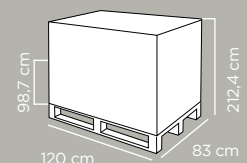

x 2 pcs

x 2 pcs

CAPACITY

26L

Disponibile in 2 colori assortiti
Available in 2 assorted colours

Ref. 1101004
EAN 8000303310754
ITF 08000303410751

Dimensioni articolo	Product dimensions	40x29,5x46,8 cm
Peso articolo	Product weight	3.798 kg
Capacità	Capacity	26 Lt
Pz per cartone	Pcs per carton	4
Dimensioni cartone	Carton dimensions	60,8x42x98,7 cm
Peso lordo cartone	Carton gross weight	16.846 Kg
Volume cartone	Carton volume	0,25204 m³

Cartoni per pallet	Cartons per pallet	8
Pezzi per pallet	Pcs per pallet	32
Dimensioni pallet	Pallet dimensions	120x83x212,4 cm
Peso lordo pallet	Pallet gross weight	154.768 kg
Cartoni per strato	Cartons per layer	4
Altezza strato	Height of layer	98,7 cm
Numero strati	Number of layers	2
Pz per bilico	Pcs per trailer	1.056