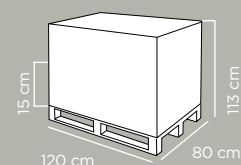

GLACETTE DARK COLORS

18 cm

34 cm

x 4 pcs

x 4 pcs

x 4 pcs

Disponibile in 3 colori assortiti
Available in 3 assorted colours

Ref. 2305683
EAN 8000303311324
ITF 18000303311321

Dimensioni articolo	Product dimensions	34x18 cm
Peso articolo	Product weight	0.35 kg
Capacità	Capacity	
Pz per cartone	Pcs per carton	12
Dimensioni cartone	Carton dimensions	28x16x24,5 cm
Peso lordo cartone	Carton gross weight	9 Kg
Volume cartone	Carton volume	0,009 m³

Cartoni per pallet	Cartons per pallet	72
Pezzi per pallet	Pcs per pallet	864
Dimensioni pallet	Pallet dimensions	120x80x113 cm
Peso lordo pallet	Pallet gross weight	668 kg
Cartoni per strato	Cartons per layer	18
Altezza strato	Height of layer	15 cm
Numero strati	Number of layers	4
Pz per bilico	Pcs per trailer	57.024

GLACETTE FUN COLORS

18 cm

34 cm

x 3 pcs

x 3 pcs

x 3 pcs

x 3 pcs

Disponibile in 4 colori assortiti
Available in 4 assorted colours

Ref. 2305684
EAN 8000303311331
ITF 18000303311338

Dimensioni articolo	Product dimensions	34x18 cm
Peso articolo	Product weight	0.35 kg
Capacità	Capacity	
Pz per cartone	Pcs per carton	12
Dimensioni cartone	Carton dimensions	28x16x24,5 cm
Peso lordo cartone	Carton gross weight	9 Kg
Volume cartone	Carton volume	0,009 m³

Cartoni per pallet	Cartons per pallet	72
Pezzi per pallet	Pcs per pallet	864
Dimensioni pallet	Pallet dimensions	120x80x113 cm
Peso lordo pallet	Pallet gross weight	668 kg
Cartoni per strato	Cartons per layer	18
Altezza strato	Height of layer	15 cm
Numero strati	Number of layers	4
Pz per bilico	Pcs per trailer	57.024