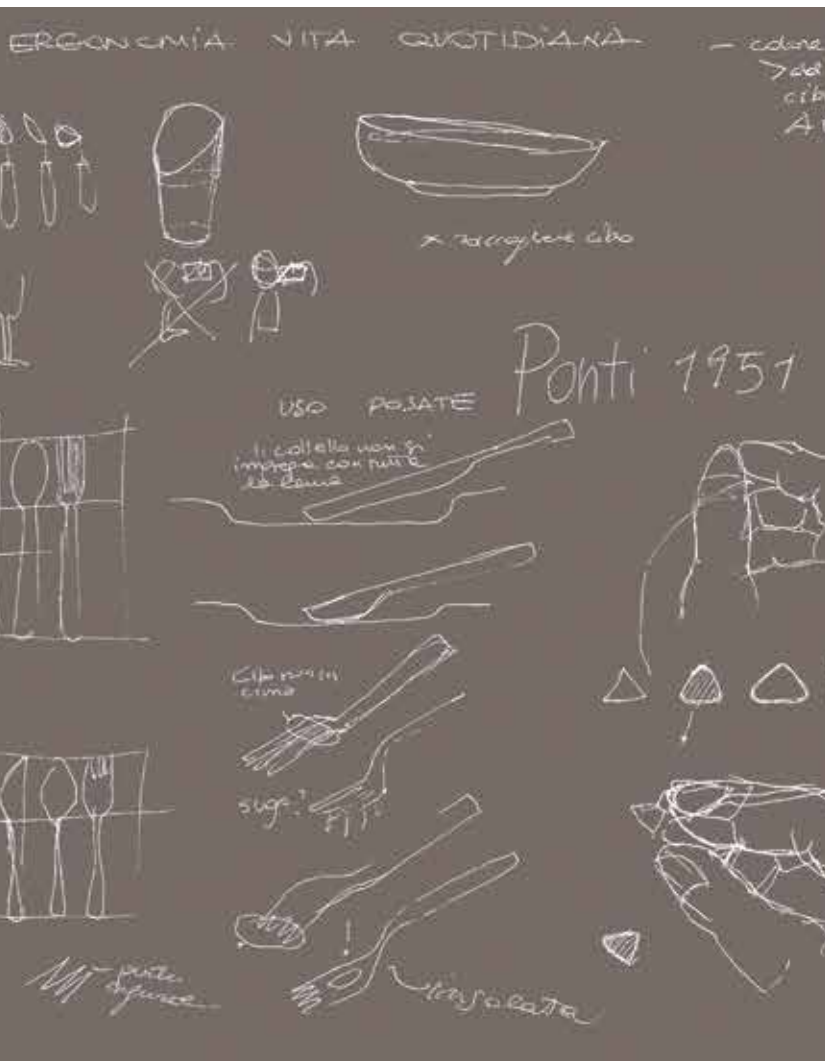

AUDREY

DESIGN MARCELLO ZILIANI

AUDREY studio di design | design studio

AUDREY coltello, forchetta e cucchiaio | knife, fork and spoon

METODO DI LAVORO:
RICERCA, STUDIO, PROGETTO

WORKING METHOD:
RESEARCH, PLANNING, DESIGN