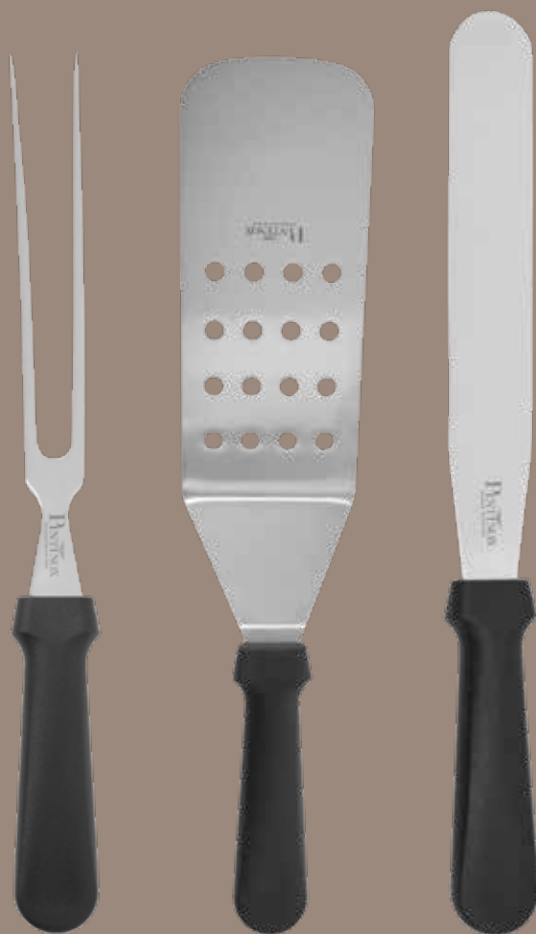

UN MONDO DI
ACCESSORI
INDISPENSABILI

A WORLD OF
ESSENTIAL
ACCESSORIES

ACCESSORIES

LA CUCINA
KITCHEN

PROFESSIONAL

KITCHEN TOOLS coltello formaggi, scavino pomodoro, levator solo e pelapatate | cheese knife, tomato shark, corer apple and y-peeler