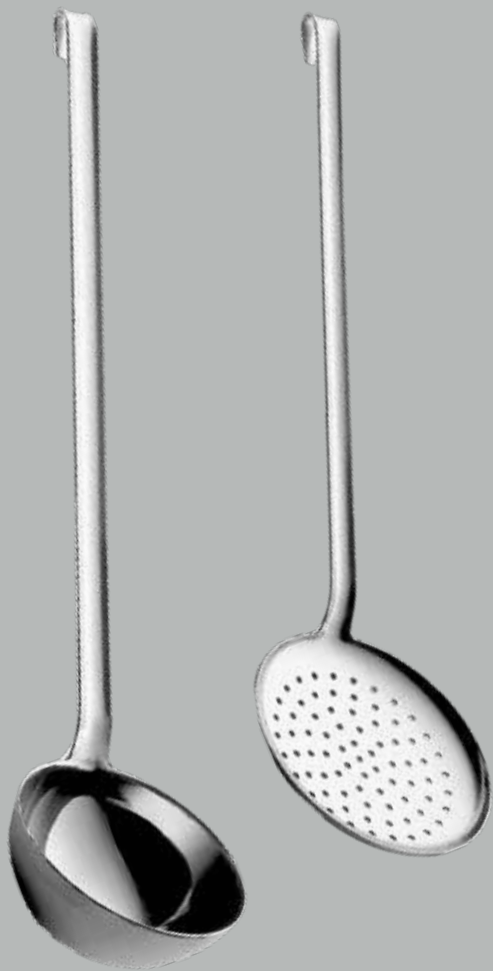

PROFESSIONAL

PRO mestolo e schiumarola | ladle and skimmer