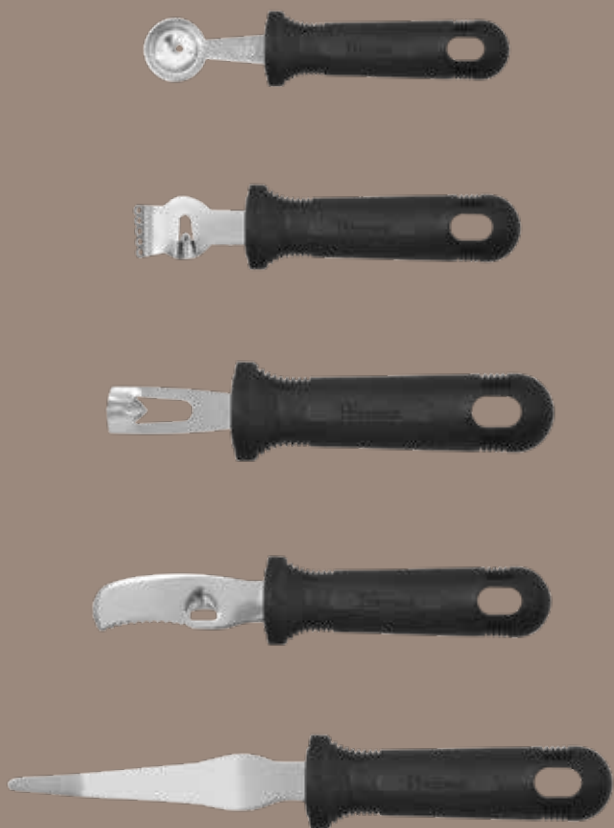

PROFESSIONAL

KITCHEN TOOLS scavino melone, riga limoni, scanalatore, coltello agrumi e coltello pompelmo | melon baller, lemon zester, channel knife, citrus peeler and grapefruit peeler