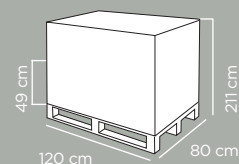

x 4 pcs

x 4 pcs

x 4 pcs

Disponibile in 3 colori assortiti
Available in 3 assorted colours

	Ref. 2305358
	EAN 8000303309239
	ITF 08000303409236

Dimensioni articolo	Product dimensions	28x20x37 cm
Peso articolo	Product weight	0.3656 kg
Capacità	Capacity	20 Lt
Pz per cartone	Pcs per carton	12
Dimensioni cartone	Carton dimensions	41x37x49 cm
Peso lordo cartone	Carton gross weight	5.285 Kg
Volume cartone	Carton volume	0,074333 m³

Cartoni per pallet	Cartons per pallet	24
Pezzi per pallet	Pcs per pallet	288
Dimensioni pallet	Pallet dimensions	120x80x211 cm
Peso lordo pallet	Pallet gross weight	146.84 kg
Cartoni per strato	Cartons per layer	6
Altezza strato	Height of layer	49 cm
Numero strati	Number of layers	4
Pz per bilico	Pcs per trailer	9.504