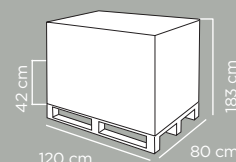

x 2 pcs

Disponibile in 3 colori assortiti
Available in 3 assorted colours

Ref. 2305324
EAN 8000303308690
ITF 08000303408697

Dimensioni articolo	Product dimensions	40x18x28 cm
Peso articolo	Product weight	0.6114 kg
Capacità	Capacity	22 Lt
Pz per cartone	Pcs per carton	6
Dimensioni cartone	Carton dimensions	48x34x42 cm
Peso lordo cartone	Carton gross weight	4.474 Kg
Volume cartone	Carton volume	0,068544 m³

Cartoni per pallet	Cartons per pallet	20
Pezzi per pallet	Pcs per pallet	120
Dimensioni pallet	Pallet dimensions	120x80x183 cm
Peso lordo pallet	Pallet gross weight	109.48 kg
Cartoni per strato	Cartons per layer	5
Altezza strato	Height of layer	42 cm
Numero strati	Number of layers	4
Pz per bilico	Pcs per trailer	3.960