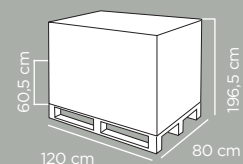

x 3 pcs

x 3 pcs

x 3 pcs

x 3 pcs

Disponibile in 4 colori assortiti
Available in 4 assorted colours

Ref. 2305665

EAN 8000303309963

ITF 08000303409960

Dimensioni articolo	Product dimensions	35x21x38 cm
Peso articolo	Product weight	0.526 kg
Capacità	Capacity	28 Lt
Pz per cartone	Pcs per carton	12
Dimensioni cartone	Carton dimensions	39x50x60,5 cm
Peso lordo cartone	Carton gross weight	7.193 Kg
Volume cartone	Carton volume	0,117975 m³

Cartoni per pallet	Cartons per pallet	12
Pezzi per pallet	Pcs per pallet	144
Dimensioni pallet	Pallet dimensions	120x80x196,5 cm
Peso lordo pallet	Pallet gross weight	106.316 kg
Cartoni per strato	Cartons per layer	4
Altezza strato	Height of layer	60,5 cm
Numero strati	Number of layers	3
Pz per bilico	Pcs per trailer	4.752