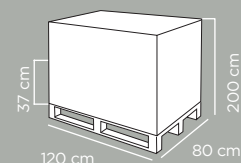

x 4 pcs

Disponibile in 3 colori assortiti
Available in 3 assorted colours

Ref. 2305690
EAN 8000303313861
ITF 18000303313868

Dimensioni articolo	Product dimensions	25x16x18,35 cm
Peso articolo	Product weight	0.2368 kg
Capacità	Capacity	8 Lt

Pz per cartone	Pcs per carton	12
Dimensioni cartone	Carton dimensions	41,5x33x37 cm
Peso lordo cartone	Carton gross weight	3.589 Kg
Volume cartone	Carton volume	0,050672 m³

Cartoni per pallet	Cartons per pallet	30
Pezzi per pallet	Pcs per pallet	360
Dimensioni pallet	Pallet dimensions	120x80x200 cm
Peso lordo pallet	Pallet gross weight	127.67 kg
Cartoni per strato	Cartons per layer	6
Altezza strato	Height of layer	37 cm
Numero strati	Number of layers	5
Pz per bilico	Pcs per trailer	11.880