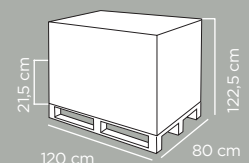

Ref. 0708034
EAN 8000303310686
ITF 08000303410683

Ref. 0708035
EAN 8000303310693
ITF 08000303410690

Ref. 0708036
EAN 8000303310709
ITF 08000303410706

Ref. 0708037
EAN 8000303310716
ITF 08000303410713

Dimensioni articolo	Product dimensions	2,8x2,16x19 cm
Peso articolo	Product weight	0.0326 kg
Capacità	Capacity	
Pz per cartone	Pcs per carton	50
Dimensioni cartone	Carton dimensions	21,5x15,5x21,5 cm
Peso lordo cartone	Carton gross weight	1.805 Kg
Volume cartone	Carton volume	0,007165 m³

Cartoni per pallet	Cartons per pallet	130
Pezzi per pallet	Pcs per pallet	6500
Dimensioni pallet	Pallet dimensions	120x80x122,5 cm
Peso lordo pallet	Pallet gross weight	254.65 kg
Cartoni per strato	Cartons per layer	26
Altezza strato	Height of layer	21,5 cm
Numero strati	Number of layers	5
Pz per bilico	Pcs per trailer	429.000