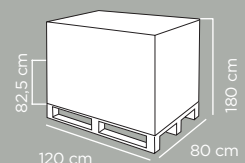

La parte superiore del coperchio può ospitare bicchieri.

Facilmente trasportabile grazie alla maniglia. Ampia apertura per una facile pulizia.

Isolamento: schiuma di poliuretano ad alta densità

Esterno/interno: polipropilene

The top of the lid can accommodate drinking cups.

Easy to carry thanks to the handle. Wide opening for easy cleaning.

Insulation: high density Polyurethane foam

Outer/Inner: Polypropylene

Ref. 3803005
EAN 8000303309642
ITF 08000303409649

Dimensioni articolo Product dimensions **26,5x28x40,5 cm**
Peso articolo Product weight **1.85 kg**
Capacità Capacity **10,75 Lt**

Pz per cartone Pcs per carton **4**
Dimensioni cartone Carton dimensions **55x28,5x82,5 cm**
Peso lordo cartone Carton gross weight **8.481 Kg**
Volume cartone Carton volume **0,129319 m³**

Cartoni per pallet Cartons per pallet **12**
Pezzi per pallet Pcs per pallet **48**
Dimensioni pallet Pallet dimensions **120x80x180 cm**
Peso lordo pallet Pallet gross weight **121.772 kg**
Cartoni per strato Cartons per layer **6**
Altezza strato Height of layer **82,5 cm**
Numero strati Number of layers **2**
Pz per bilico Pcs per trailer **1.584**