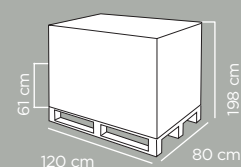

x 4 pcs

Disponibile in 3 colori assortiti
Available in 3 assorted colours

Ref. 2305689
EAN 8000303313854
ITF 18000303313851

Dimensioni articolo	Product dimensions	42,5x23x27,5 cm
Peso articolo	Product weight	0.543 kg
Capacità	Capacity	25 Lt

Pz per cartone	Pcs per carton	12
Dimensioni cartone	Carton dimensions	47x32x61 cm
Peso lordo cartone	Carton gross weight	7.579 Kg
Volume cartone	Carton volume	0,091744 m³

Cartoni per pallet	Cartons per pallet	18
Pezzi per pallet	Pcs per pallet	216
Dimensioni pallet	Pallet dimensions	120x80x198 cm
Peso lordo pallet	Pallet gross weight	156.422 kg
Cartoni per strato	Cartons per layer	6
Altezza strato	Height of layer	61 cm
Numero strati	Number of layers	3
Pz per bilico	Pcs per trailer	7.128