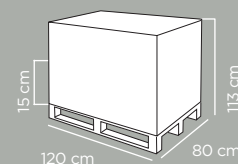

GLACETTE DARK COLORS

18 cm

34 cm

x 4 pcs

x 4 pcs

x 4 pcs

Disponibile in 3 colori assortiti
Available in 3 assorted colours

Ref. 2305683
EAN 8000303311324
ITF 18000303311321

Dimensioni articolo	Product dimensions	34x18 cm
Peso articolo	Product weight	0.35 kg
Capacità	Capacity	
Pz per cartone	Pcs per carton	12
Dimensioni cartone	Carton dimensions	28x16x24,5 cm
Peso lordo cartone	Carton gross weight	9 Kg
Volume cartone	Carton volume	0,009 m³

Cartoni per pallet	Cartons per pallet	72
Pezzi per pallet	Pcs per pallet	864
Dimensioni pallet	Pallet dimensions	120x80x113 cm
Peso lordo pallet	Pallet gross weight	668 kg
Cartoni per strato	Cartons per layer	18
Altezza strato	Height of layer	15 cm
Numero strati	Number of layers	4
Pz per bilico	Pcs per trailer	57.024

GLACETTE FUN COLORS

18 cm

34 cm

x 3 pcs

x 3 pcs

x 3 pcs

x 3 pcs

Disponibile in 4 colori assortiti
Available in 4 assorted colours

Ref. 2305684
EAN 8000303311331
ITF 18000303311338

Dimensioni articolo	Product dimensions	34x18 cm
Peso articolo	Product weight	0.35 kg
Capacità	Capacity	
Pz per cartone	Pcs per carton	12
Dimensioni cartone	Carton dimensions	28x16x24,5 cm
Peso lordo cartone	Carton gross weight	9 Kg
Volume cartone	Carton volume	0,009 m³

Cartoni per pallet	Cartons per pallet	72
Pezzi per pallet	Pcs per pallet	864
Dimensioni pallet	Pallet dimensions	120x80x113 cm
Peso lordo pallet	Pallet gross weight	668 kg
Cartoni per strato	Cartons per layer	18
Altezza strato	Height of layer	15 cm
Numero strati	Number of layers	4
Pz per bilico	Pcs per trailer	57.024