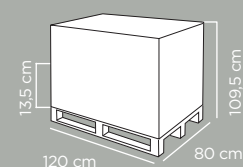

Ref. 0708064
EAN 8000303310945
ITF 08000303410942

Ref. 0708065
EAN 8000303310952
ITF 08000303410959

Ref. 0708066
EAN 8000303310969
ITF 08000303410966

Ref. 0708067
EAN 8000303310976
ITF 08000303410973

Dimensioni articolo	Product dimensions	2x0,5x19 cm
Peso articolo	Product weight	0.0284 kg
Capacità	Capacity	
Pz per cartone	Pcs per carton	50
Dimensioni cartone	Carton dimensions	21,5x15,5x13,5 cm
Peso lordo cartone	Carton gross weight	1.5547 Kg
Volume cartone	Carton volume	0,004499 m³

Cartoni per pallet	Cartons per pallet	182
Pezzi per pallet	Pcs per pallet	9100
Dimensioni pallet	Pallet dimensions	120x80x109,5 cm
Peso lordo pallet	Pallet gross weight	302.9554 kg
Cartoni per strato	Cartons per layer	26
Altezza strato	Height of layer	13,5 cm
Numero strati	Number of layers	7
Pz per bilico	Pcs per trailer	600.600