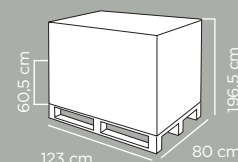

x 4 pcs

Disponibile in 3 colori assortiti
Available in 3 assorted colours

Ref. 2305691
EAN 8000303313878
ITF 18000303313875

Dimensioni articolo	Product dimensions	39x20x33 cm
Peso articolo	Product weight	0.5274 kg
Capacità	Capacity	28 Lt
Pz per cartone	Pcs per carton	12
Dimensioni cartone	Carton dimensions	44x35x60,5 cm
Peso lordo cartone	Carton gross weight	7.355 Kg
Volume cartone	Carton volume	0,09317 m³

Cartoni per pallet	Cartons per pallet	18
Pezzi per pallet	Pcs per pallet	216
Dimensioni pallet	Pallet dimensions	123x80x196,5 cm
Peso lordo pallet	Pallet gross weight	152.39 kg
Cartoni per strato	Cartons per layer	6
Altezza strato	Height of layer	60,5 cm
Numero strati	Number of layers	3
Pz per bilico	Pcs per trailer	7.128