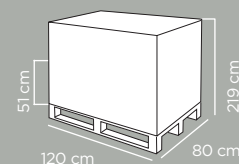

x 4 pcs

x 4 pcs

x 4 pcs

Disponibile in 3 colori assortiti
Available in 3 assorted colours

		Ref. 2305356
		EAN 8000303309215
		ITF 08000303409212

Dimensioni articolo	Product dimensions	37x26x31 cm
Peso articolo	Product weight	0.5345 kg
Capacità	Capacity	30 Lt

Pz per cartone	Pcs per carton	12
Dimensioni cartone	Carton dimensions	40x30x51 cm
Peso lordo cartone	Carton gross weight	8.414 Kg
Volume cartone	Carton volume	0,0612 m³

Cartoni per pallet	Cartons per pallet	16
Pezzi per pallet	Pcs per pallet	192
Dimensioni pallet	Pallet dimensions	120x80x219 cm
Peso lordo pallet	Pallet gross weight	154.624 kg
Cartoni per strato	Cartons per layer	4
Altezza strato	Height of layer	51 cm
Numero strati	Number of layers	4
Pz per bilico	Pcs per trailer	6.336