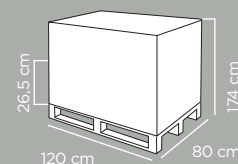

x 2 pcs

Disponibile in 3 colori assortiti
Available in 3 assorted colours

Ref. 2305331
EAN 8000303308768
ITF 08000303408765

Dimensioni articolo	Product dimensions	27x16x34 cm
Peso articolo	Product weight	0.2474 kg
Capacità	Capacity	17 Lt
Pz per cartone	Pcs per carton	8
Dimensioni cartone	Carton dimensions	38,5x29,5x26,5 cm
Peso lordo cartone	Carton gross weight	2.4248 Kg
Volume cartone	Carton volume	0,030097 m³

Cartoni per pallet	Cartons per pallet	48
Pezzi per pallet	Pcs per pallet	384
Dimensioni pallet	Pallet dimensions	120x80x174 cm
Peso lordo pallet	Pallet gross weight	136.3904 kg
Cartoni per strato	Cartons per layer	8
Altezza strato	Height of layer	26,5 cm
Numero strati	Number of layers	6
Pz per bilico	Pcs per trailer	12.672