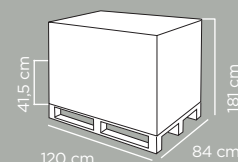

x 2 pcs

Disponibile in 3 colori assortiti
Available in 3 assorted colours

Ref. 2305323
EAN 8000303308683
ITF 08000303408680

Dimensioni articolo	Product dimensions	42x18x37 cm
Peso articolo	Product weight	0.7346 kg
Capacità	Capacity	33 Lt
Pz per cartone	Pcs per carton	6
Dimensioni cartone	Carton dimensions	49x42,5x41,5 cm
Peso lordo cartone	Carton gross weight	5.434 Kg
Volume cartone	Carton volume	0,086424 m³

Cartoni per pallet	Cartons per pallet	16
Pezzi per pallet	Pcs per pallet	96
Dimensioni pallet	Pallet dimensions	120x84x181 cm
Peso lordo pallet	Pallet gross weight	106.944 kg
Cartoni per strato	Cartons per layer	4
Altezza strato	Height of layer	41,5 cm
Numero strati	Number of layers	4
Pz per bilico	Pcs per trailer	3.168