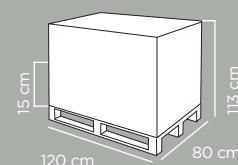

GLACETTE DARK COLORS

18 cm

34 cm

x 4 pcs

x 4 pcs

x 4 pcs

Disponibile in 3 colori assortiti
Available in 3 assorted colours

Ref. 2305683
EAN 8000303311324
ITF 18000303311321

Dimensioni articolo	Product dimensions	34x18 cm
Peso articolo	Product weight	0.35 kg
Capacità	Capacity	
Pz per cartone	Pcs per carton	12
Dimensioni cartone	Carton dimensions	28x16x24,5 cm
Peso lordo cartone	Carton gross weight	9 Kg
Volume cartone	Carton volume	0,009 m³

Cartoni per pallet	Cartons per pallet	72
Pezzi per pallet	Pcs per pallet	864
Dimensioni pallet	Pallet dimensions	120x80x113 cm
Peso lordo pallet	Pallet gross weight	668 kg
Cartoni per strato	Cartons per layer	18
Altezza strato	Height of layer	15 cm
Numero strati	Number of layers	4
Pz per bilico	Pcs per trailer	57.024

GLACETTE FUN COLORS

18 cm

34 cm

x 3 pcs

x 3 pcs

x 3 pcs

x 3 pcs

Disponibile in 4 colori assortiti
Available in 4 assorted colours

Ref. 2305684
EAN 8000303311331
ITF 18000303311338

Dimensioni articolo	Product dimensions	34x18 cm
Peso articolo	Product weight	0.35 kg
Capacità	Capacity	
Pz per cartone	Pcs per carton	12
Dimensioni cartone	Carton dimensions	28x16x24,5 cm
Peso lordo cartone	Carton gross weight	9 Kg
Volume cartone	Carton volume	0,009 m³

Cartoni per pallet	Cartons per pallet	72
Pezzi per pallet	Pcs per pallet	864
Dimensioni pallet	Pallet dimensions	120x80x113 cm
Peso lordo pallet	Pallet gross weight	668 kg
Cartoni per strato	Cartons per layer	18
Altezza strato	Height of layer	15 cm
Numero strati	Number of layers	4
Pz per bilico	Pcs per trailer	57.024