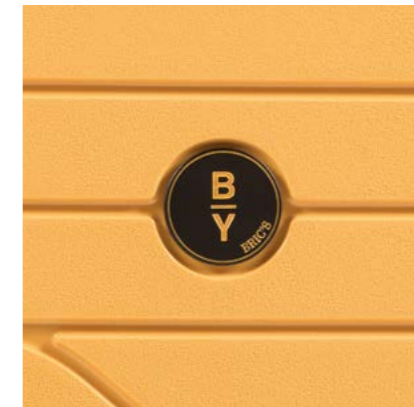

B1Y08430
Cabin S Exp.
55 cm

B1Y08427
Trolley M Exp.
65 cm

B1Y08431
Trolley L Exp.
71 cm

B1Y08432
Trolley XL Exp.
79 cm

Ocean Blue
Blu oceano / 050

Mango
Mango / 171

Electric Blue
Blu elettrico / 537

Pearl pink
Rosa perla / 254