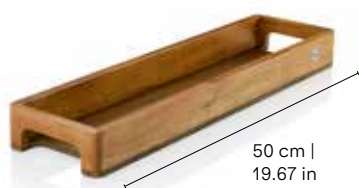

ST27

Serve Slim

Serving tray
Acacia wood | walnut wood

L 50 cm | B 13 cm | H 5 cm
L 19.67 in | W 5.12 in | H 2 in
P.U. 2 pc
EAN 4037571395477